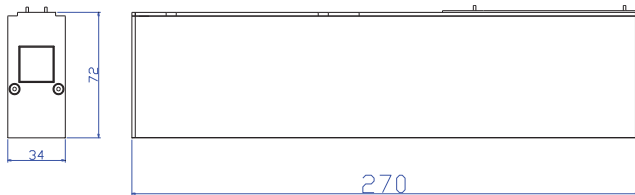

MAGNETIC LINEAR LIGHT

TECHNICAL SHEET
DV-DT-34137/34270/3440

KEYLIGHT

SPAIN
PRODUCTOS DE ILUMINACION

DRAWING

DV-DT-34137

DV-DT-34270

DV-DT-3440

SPECIFICATIONS

Product Code	DV-DT-34137	DV-DT-34270	DV-DT-3440
Input Current	48VDC		
Driver	Keylight spain 48V Driver		
Beam Angle	15°/30°/45°		
Power	5W	10W	15W
Color Temperature	3000/4000/6000k		
Light Source	OSRAM 3030		
Lamp Holder	Aluminum PC		
Installation	Magnetic		
IP Rating	IP20		
Dimensions	137mm*34mm*72mm	270mm*34mm*72mm	402mm*34mm*72mm
Warranty	5 Years		