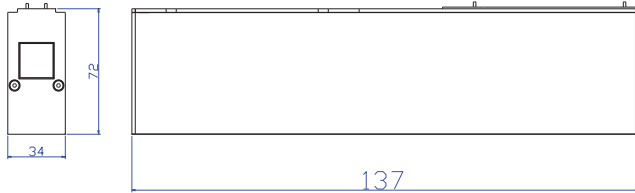

MAGNETIC LINEAR LIGHT

TECHNICAL SHEET
DV-DT-34137/34270/3440

KEYLIGHT

SPAIN
PRODUCTOS DE ILUMINACION

DRAWING

DV-DT-34137

DV-DT-34270

DV-DT-3440

SPECIFICATIONS

Product Code	DV-DT-34137	DV-DT-34270	DV-DT-3440
Input Current	48VDC		
Driver	Keylight spain 48V Driver		
Beam Angle	15°/30°/45°		
Power	5W	10W	15W
Color Temperature	3000/4000/6000k		
Light Source	OSRAM 3030		
Lamp Holder	Aluminum PC		
Installation	Magnetic		
IP Rating	IP20		
Dimensions	137mm*34mm*72mm	270mm*34mm*72mm	402mm*34mm*72mm
Warranty	5 Years		