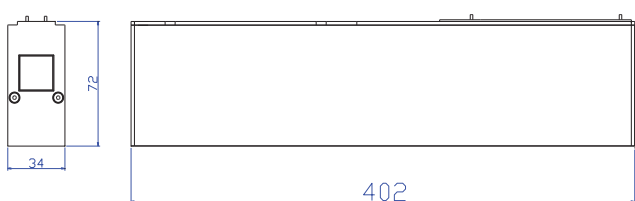

MAGNETIC LINEAR LIGHT

TECHNICAL SHEET
DV-DT-34137/34270/3440

KEYLIGHT

SPAIN
PRODUCTOS DE ILUMINACION

DRAWING

DV-DT-34137

DV-DT-34270

DV-DT-3440

SPECIFICATIONS

Product Code	DV-DT-34137	DV-DT-34270	DV-DT-3440
Input Current	48VDC		
Driver	Keylight spain 48V Driver		
Beam Angle	15°/30°/45°		
Power	5W	10W	15W
Color Temperature	3000/4000/6000k		
Light Source	OSRAM 3030		
Lamp Holder	Aluminum PC		
Installation	Magnetic		
IP Rating	IP20		
Dimensions	137mm*34mm*72mm	270mm*34mm*72mm	402mm*34mm*72mm
Warranty	5 Years		