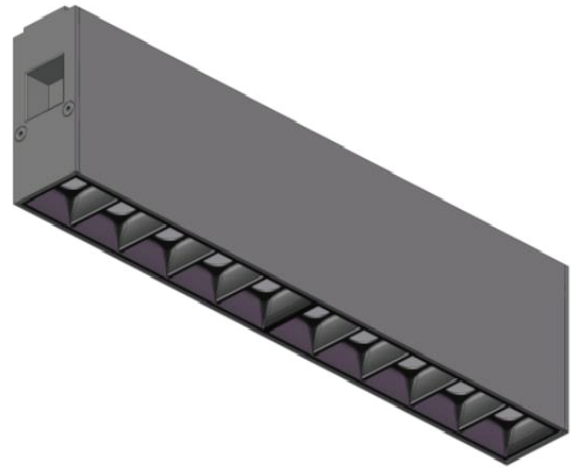

MAGNETIC LINEAR LIGHT

TECHNICAL SHEET
DV-DT-34137/34270/3440

KEYLIGHT

SPAIN
PRODUCTOS DE ILUMINACION

DRAWING

DV-DT-34137

DV-DT-34270

DV-DT-3440

SPECIFICATIONS

Product Code	DV-DT-34137	DV-DT-34270	DV-DT-3440
Input Current	48VDC		
Driver	Keylight spain 48V Driver		
Beam Angle	15°/30°/45°		
Power	5W	10W	15W
Color Temperature	3000/4000/6000k		
Light Source	OSRAM 3030		
Lamp Holder	Aluminum PC		
Installation	Magnetic		
IP Rating	IP20		
Dimensions	137mm*34mm*72mm	270mm*34mm*72mm	402mm*34mm*72mm
Warranty	5 Years		